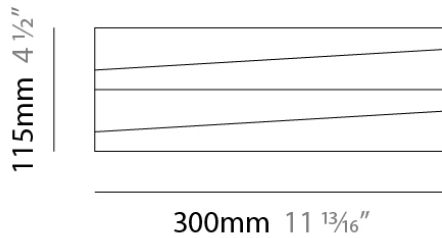

PROJECT
TYPE
NOTES
QUANTITY
DATE

CROSS SURFACE

D83265

GENERAL

Series: Cross
Brand: Panzeri
Division: Design
Mounting Type: Surface
Mounting Location: Wall
Subcategory: Ambient

PHYSICAL

Shape: Rectangle
Length (mm): 300
Length (in): 11 3/4
Height (mm): 115
Height (in): 4 1/2
Extension (mm): 90
Extension (in): 3 1/2
Light Distribution: Direct / Indirect
Weight (kg): 1.8
Weight (lbs): 4
Diffuser: Etched Glass
Fixture Material: Metal

ELECTRICAL

Number of Lamps: 1
Lamp Type: LED Retrofit
Bulb Included: Bulb Not Included
Total Output Wattage (W): 15
Max. Wattage Per Lamp (W): 15
Lamp Base: G4
Dimming: Non-Dimmable
Input Voltage (V): 120

LED

OPTICAL

RATINGS AND CERTIFICATIONS

Certified By: CSA Certified to UL and CSA Standards
IP rating: IP40