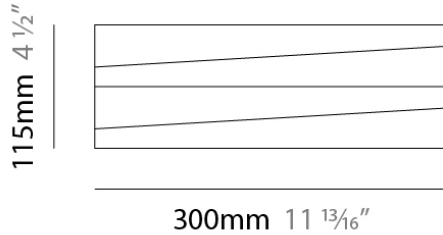

CROSS SURFACE

D83263

GENERAL

Series: Cross
Brand: Panzeri
Division: Design
Mounting Type: Surface
Mounting Location: Wall
Subcategory: Ambient

PHYSICAL

Shape: Rectangle
Length (mm): 300
Length (in): 11 3/4
Height (mm): 115
Height (in): 4 1/2
Extension (mm): 90
Extension (in): 3 1/2
Light Distribution: Direct / Indirect
Weight (kg): 1.8
Weight (lbs): 4
Diffuser: Etched Glass
Fixture Material: Metal

ELECTRICAL

Number of Lamps: 1
Lamp Type: LED Retrofit
Bulb Included: Bulb Not Included
Total Output Wattage (W): 15
Max. Wattage Per Lamp (W): 15
Lamp Base: G4
Dimming: Non-Dimmable
Input Voltage (V): 120

LED

OPTICAL

RATINGS AND CERTIFICATIONS

Certified By: CSA Certified to UL and CSA Standards
IP rating: IP40